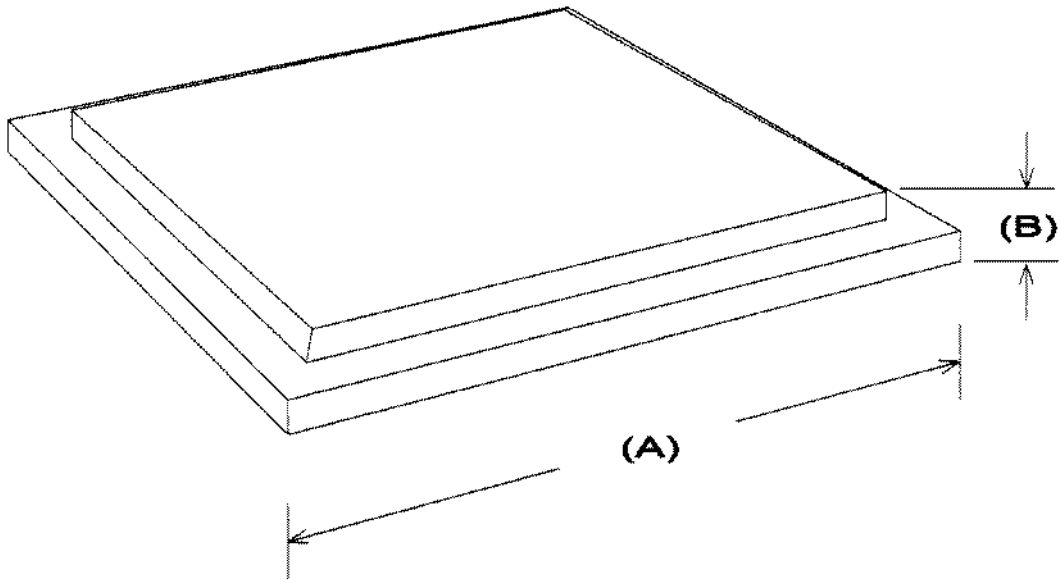

Robbins Precast

"Manufacturer of precast concrete products since 1974"

CATALOG NO.	DIM (A)	DIM (B)	WEIGHT
WH-2424	24" SQ.		
WH-3030	30" SQ.		
WH-3636	36" SQ.		

NuCast Industries, Inc.
 23220 Park Canyon Dr
 Corona, CA 92883
 Tele 951-277-8888
 Fax 951-277-8052
 www.robbinsinc.com
 J32robbsins@earthlink.net

WH Series

Water Heater Slab